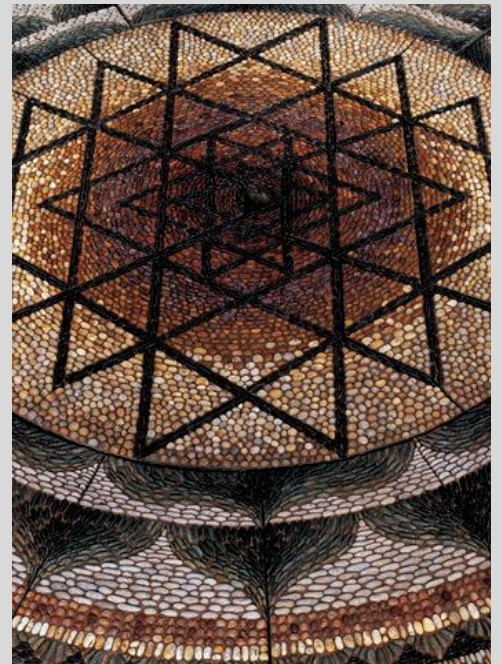

● GRAVELS RED
GS - 006
SIZE: 6 - 9 MM

● FILTER MATERIAL
GS - 007
SIZE: 8 - 12 MM

TUMBLER PEBBLES

MOSAIC TUMBLER PEBBLES

WWW.NAKARINGROUP.COM

MOSAIC TUMBLED PEBBLES

MP - 001
SIZE : 30 x 30 CM

MP - 002
SIZE : 30 x 30 CM